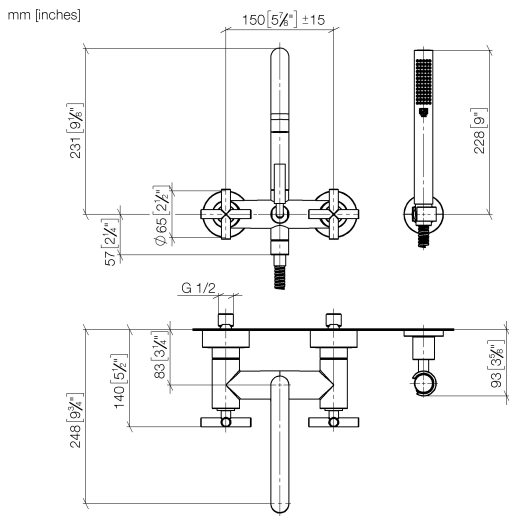

25 133 892

- spout: circular, air-enriched flow
- max. flow 22 l/min at 3 bar flow pressure
- Hand shower: COMPACT RAIN, max. flow rate 6.8 l/min (at 3 bar)
- complete hand shower set with anti-scale system
- 240mm projection
- rotary diverter for bath/shower
- slide-on rosettes Ø 65 mm
- rosette for shower holder Ø 50mm
- 1/2" connection
- gauge 150 mm - 15 mm
- metal shower hose 1250mm with integrated anti-twist protection

Intrinsic protection against back flow.

Stand pipes combination possible on request (x-TRA SERVICE).

	Matte Black	25 133 892-33
	Chrome	25 133 892-00
	Brushed Platinum	25 133 892-06
	Platinum	25 133 892-08
	Dark Chrome	25 133 892-19
	Brushed Durabronze (23kt Gold)	25 133 892-28
	Brushed Champagne (22kt Gold)	25 133 892-46
	Champagne (22kt Gold)	25 133 892-47
	Brushed Chrome	25 133 892-93
	Brushed Dark Platinum	25 133 892-99

25 133 892

Flow rate chart

Certificates

WRAS_2210004. LGA_18933. Belgaqua_21-026-27_4.

25 133 892

Parts for other finishes can be found here: [Chrome](#)

Spare parts list

No.	Item Number	Name	Quantity used	Delivery time
1	25 100 892-33	TARA Bath mixer for wall mounting - Matte Black	1	-
Spare part can no longer be ordered, please order the replacement item				
2	90 14 20 026 00 90	seal	1	2
3	28 050 892-33	TARA Wall bracket - Matte Black	1	10
4	90 30 02 072 00-33	Metal shower hose 1/2" x 3/8" x 1250 mm - Matte Black	1	30
5	90 12 11 140 30-33	shower	1	30