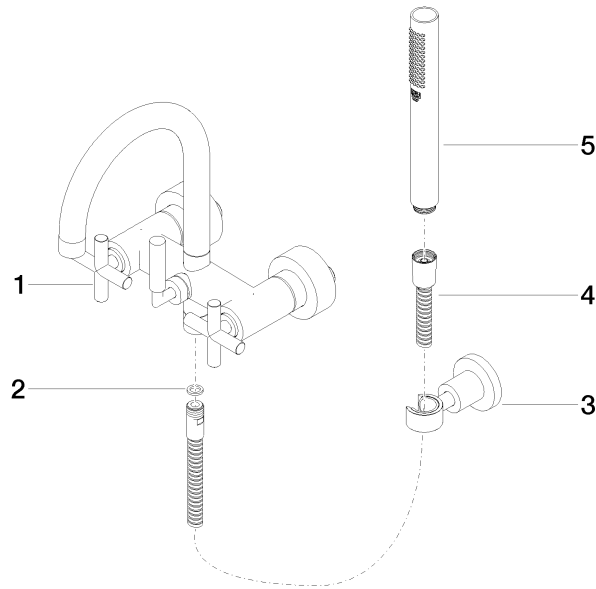

25 133 892

- spout: circular, air-enriched flow
- max. flow 22 l/min at 3 bar flow pressure
- Hand shower: COMPACT RAIN, max. flow rate 6.8 l/min (at 3 bar)
- complete hand shower set with anti-scale system
- 240mm projection
- rotary diverter for bath/shower
- slide-on rosettes Ø 65 mm
- rosette for shower holder Ø 50mm
- 1/2" connection
- gauge 150 mm - 15 mm
- metal shower hose 1250mm with integrated anti-twist protection

25 133 892

Flow rate chart

Certificates

WRAS_2210004. LGA_18933. Belgaqua_21-026-27_4.

25 133 892

Parts for other finishes can be found here: [Chrome](#)

Spare parts list

No.	Item Number	Name	Quantity used	Delivery time
1	25 100 892-33	TARA Bath mixer for wall mounting - Matte Black	1	-
Spare part can no longer be ordered, please order the replacement item				
2	90 14 20 026 00 90	seal	1	2
3	28 050 892-33	TARA Wall bracket - Matte Black	1	10
4	90 30 02 072 00-33	Metal shower hose 1/2" x 3/8" x 1250 mm - Matte Black	1	30
5	90 12 11 140 30-33	shower	1	30